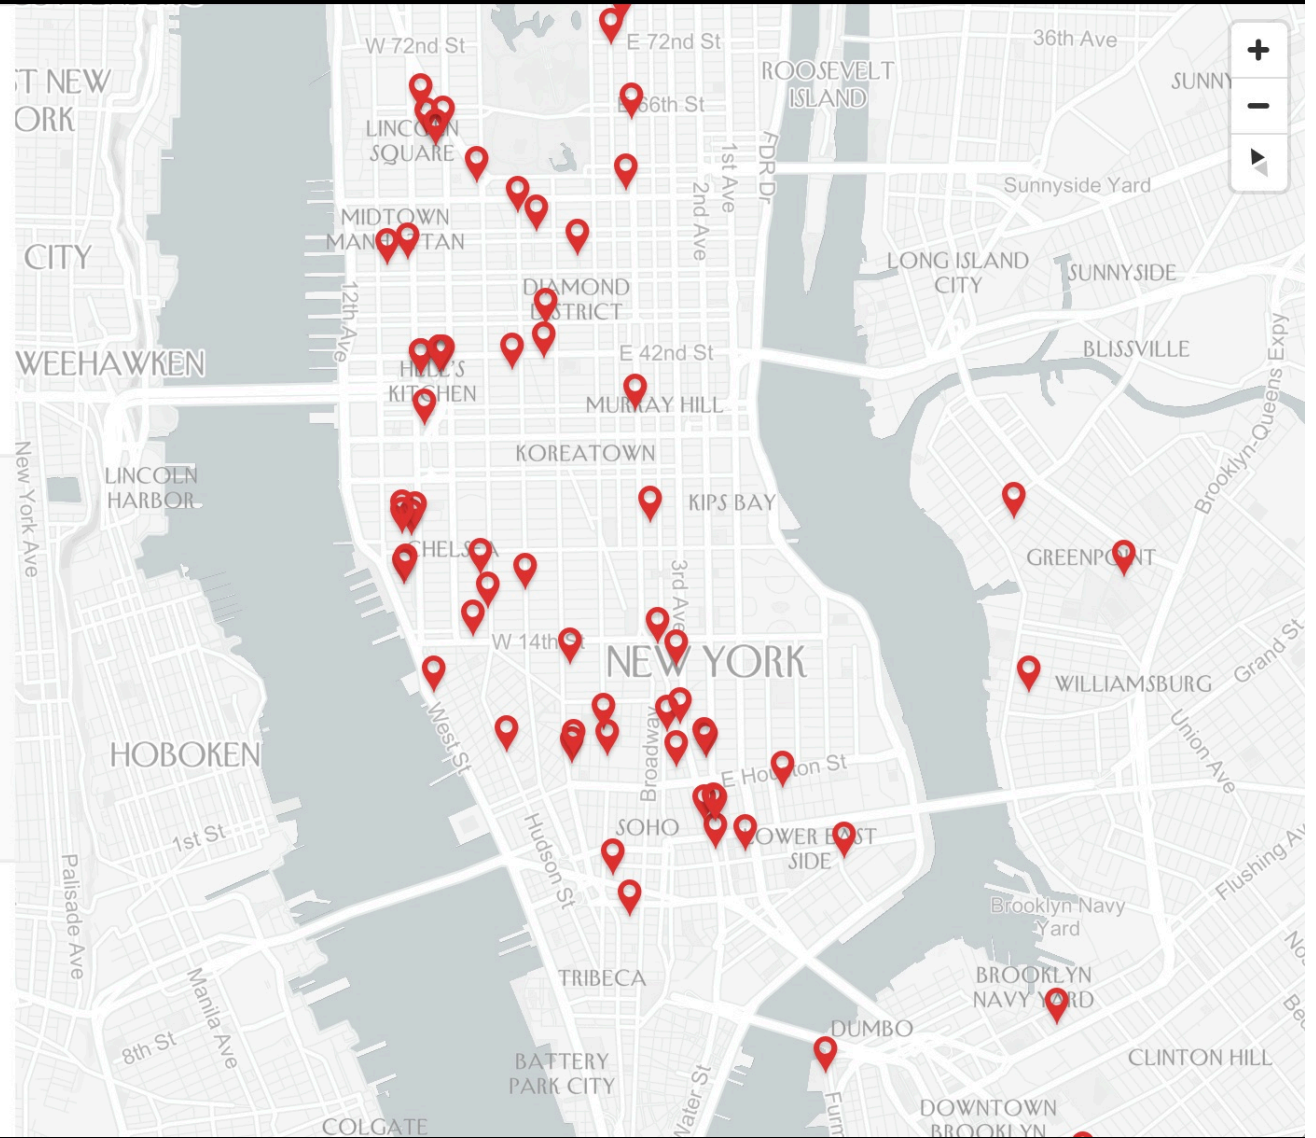

THE THEATRE

Operation Crucible

On a cold night in 1940, the Luftwaffe blitzed Sheffield, targeting English steelworks that manufactured airplane engines and bomb casings.

... READ MORE »

Through June 3. at 59E59

THE THEATRE

Tremor

Sophie (Lisa Diveney) and Tom (Paul Rattray) used to date, but drifted apart after a horrific accident: they were among...

Through June 10. at 59E59

CLASSICAL MUSIC

92nd Street Y: New York Polyphony

This finely balanced male-voice quartet largely forsakes its Renaissance home turf for a concert of unaccompanied part-songs from the